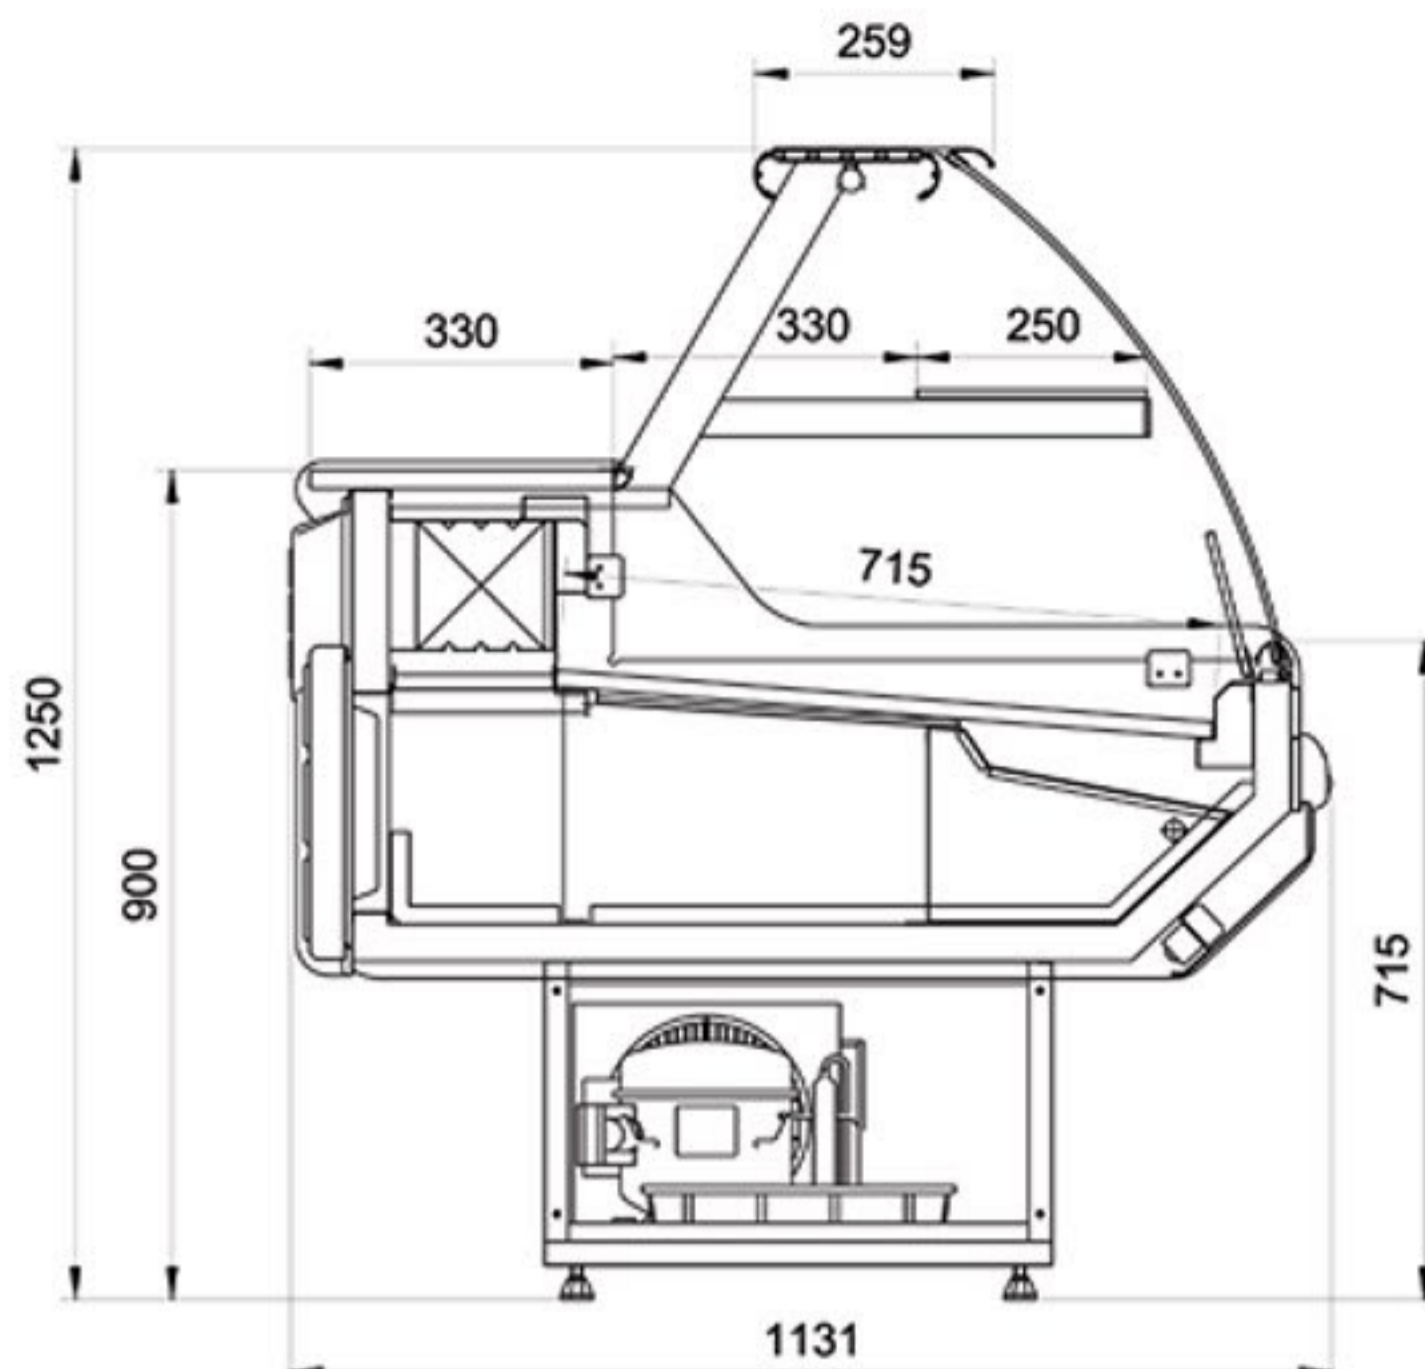

## STANDARD FEATURES

- Temperature Range 1/+5
- Fan Assisted
- Electronic Controller
- Illuminated Fascia Panel and Display
- Granite Worktop
- Rear Perspex Covers
- Refrigerated Under Storage
- S/steel Under storage and Display Deck
- Ambient Intermediate Shelf
- Electric Defrosting
- Expansions Valve and Liquid Receiver
- Runs on R404A
- Multiplexing requires Kit
- Also available as Static

## COLOUR OPTIONS (4 - 6 WEEKS)

- Flame Red 3000
- Gentian Blue 5010
- Signal Grey 7004
- Signal White 9003 (stock)
- Mint Green 6029
- Rape Yellow 1021

CASH TABLE

## TECHNICAL SPECIFICATIONS

| Model     | Description       | Width       | Depth  | Height | Power | Weight |
|-----------|-------------------|-------------|--------|--------|-------|--------|
| DORD120   | Serveover         | 1205mm      | 1131mm | 1250mm | 405W  | 120Kg  |
| DORD150   | Serveover         | 1505mm      | 1131mm | 1250mm | 425W  | 150Kg  |
| DORD170   | Serveover         | 1705mm      | 1131mm | 1250mm | 520W  | 170Kg  |
| DORD200   | Serveover         | 2005mm      | 1131mm | 1250mm | 600W  | 200Kg  |
| DORD250   | Serveover         | 2580mm      | 1131mm | 1250mm | 705W  | 250Kg  |
| DORD375   | Serveover         | 3830mm      | 1131mm | 1250mm | 1095W | 350Kg  |
| DORD90I   | Internal Corner   | SEE DIAGRAM | 1131mm | 1250mm | 395W  | 100Kg  |
| DORD90E   | External Corner   | SEE DIAGRAM | 1131mm | 1250mm | 395W  | 130Kg  |
| DORD/CT   | Cash Table        | 1000mm      | 1170mm | 920mm  | -     | -      |
| DORD/90CT | Cash Table Corner | -           | -      | 920mm  | -     | -      |