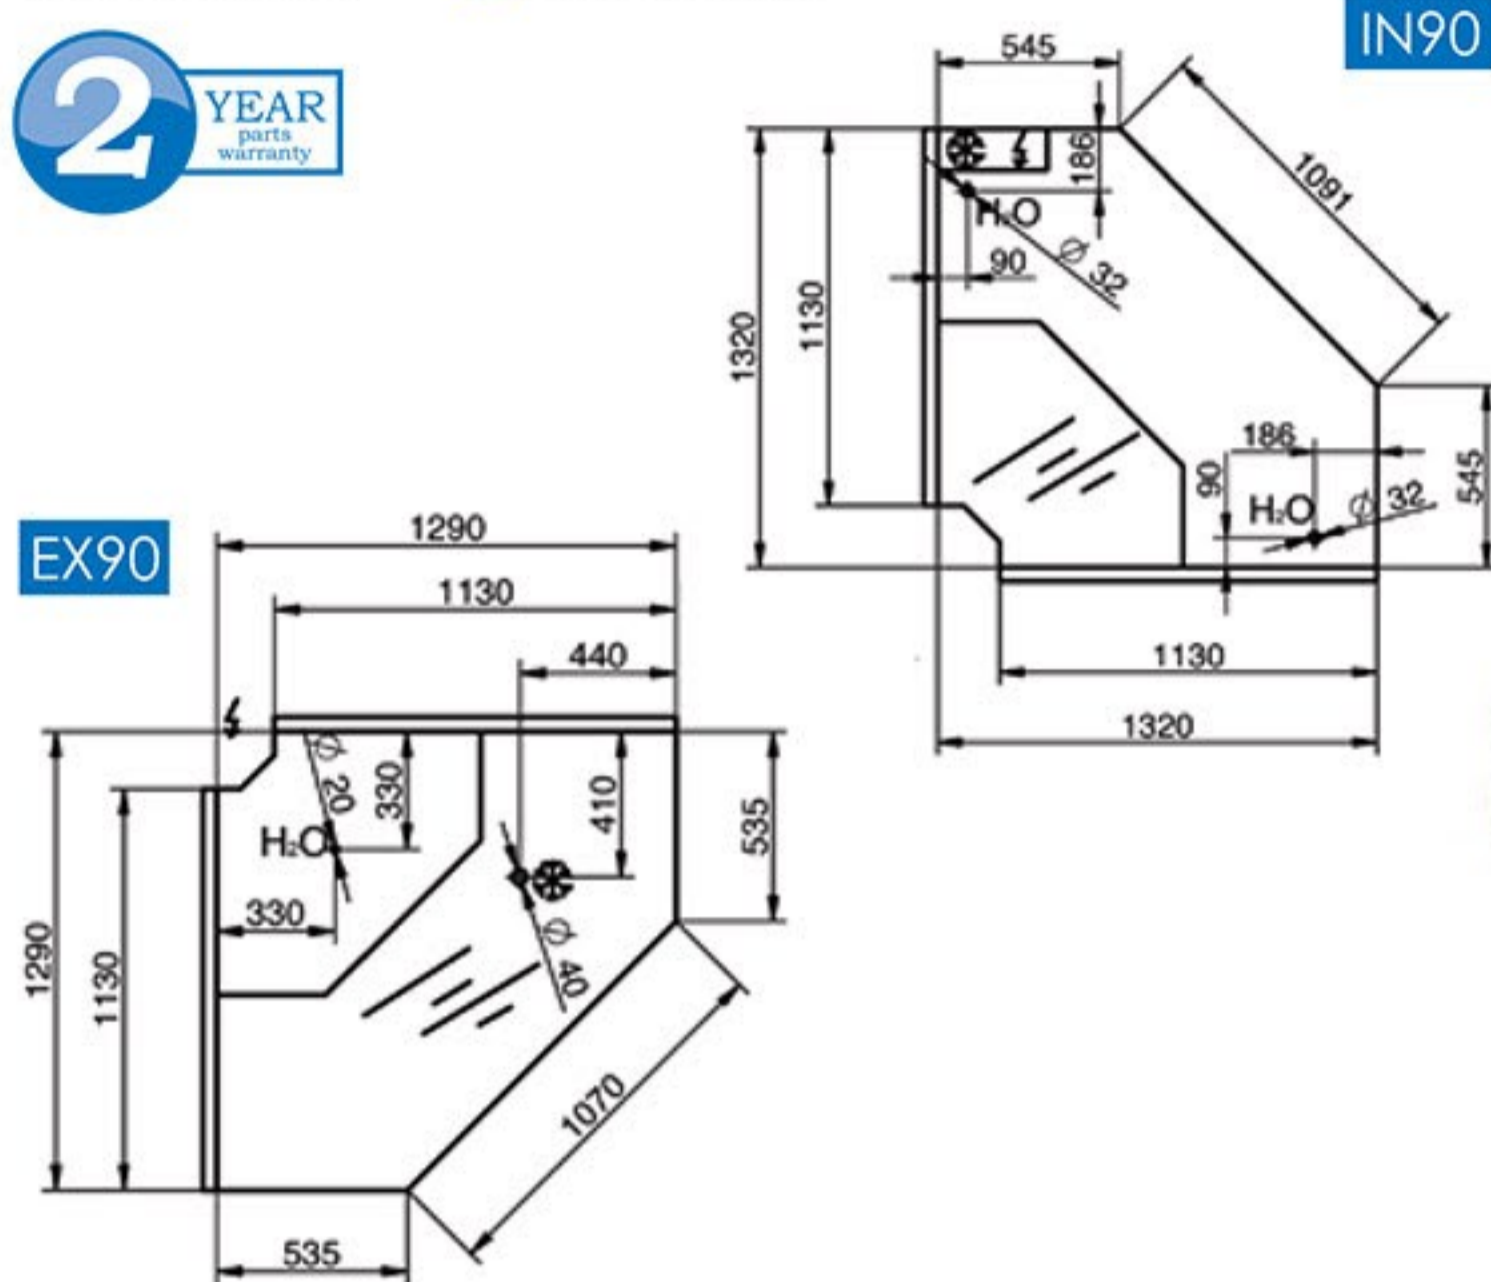

## STANDARD FEATURES

- Temperature Range 1/+5
- Fan Assisted
- Electronic Controller
- Illuminated Fascia Panel and Display
- Granite Worktop
- Rear Perspex Covers
- Refrigerated Under Storage
- S/steel Under storage and Display Deck
- Ambient Intermediate Shelf
- Electric Defrosting
- Expansions Valve and Liquid Receiver
- Runs on R404A
- Multiplexing requires Kit
- Also available as Static

## COLOUR OPTIONS (4 - 6 WEEKS)

- Flame Red 3000
- Gentian Blue 5010
- Signal Grey 7004
- Signal White 9003 (stock)
- Mint Green 6029
- Rape Yellow 1021

CASH TABLE

## TECHNICAL SPECIFICATIONS

| Model     | Description       | Width       | Depth  | Height | Power | Weight |
|-----------|-------------------|-------------|--------|--------|-------|--------|
| DORD120   | Serveover         | 1205mm      | 1131mm | 1250mm | 405W  | 120Kg  |
| DORD150   | Serveover         | 1505mm      | 1131mm | 1250mm | 425W  | 150Kg  |
| DORD170   | Serveover         | 1705mm      | 1131mm | 1250mm | 520W  | 170Kg  |
| DORD200   | Serveover         | 2005mm      | 1131mm | 1250mm | 600W  | 200Kg  |
| DORD250   | Serveover         | 2580mm      | 1131mm | 1250mm | 705W  | 250Kg  |
| DORD375   | Serveover         | 3830mm      | 1131mm | 1250mm | 1095W | 350Kg  |
| DORD90I   | Internal Corner   | SEE DIAGRAM | 1131mm | 1250mm | 395W  | 100Kg  |
| DORD90E   | External Corner   | SEE DIAGRAM | 1131mm | 1250mm | 395W  | 130Kg  |
| DORD/CT   | Cash Table        | 1000mm      | 1170mm | 920mm  | -     | -      |
| DORD/90CT | Cash Table Corner | -           | -      | 920mm  | -     | -      |